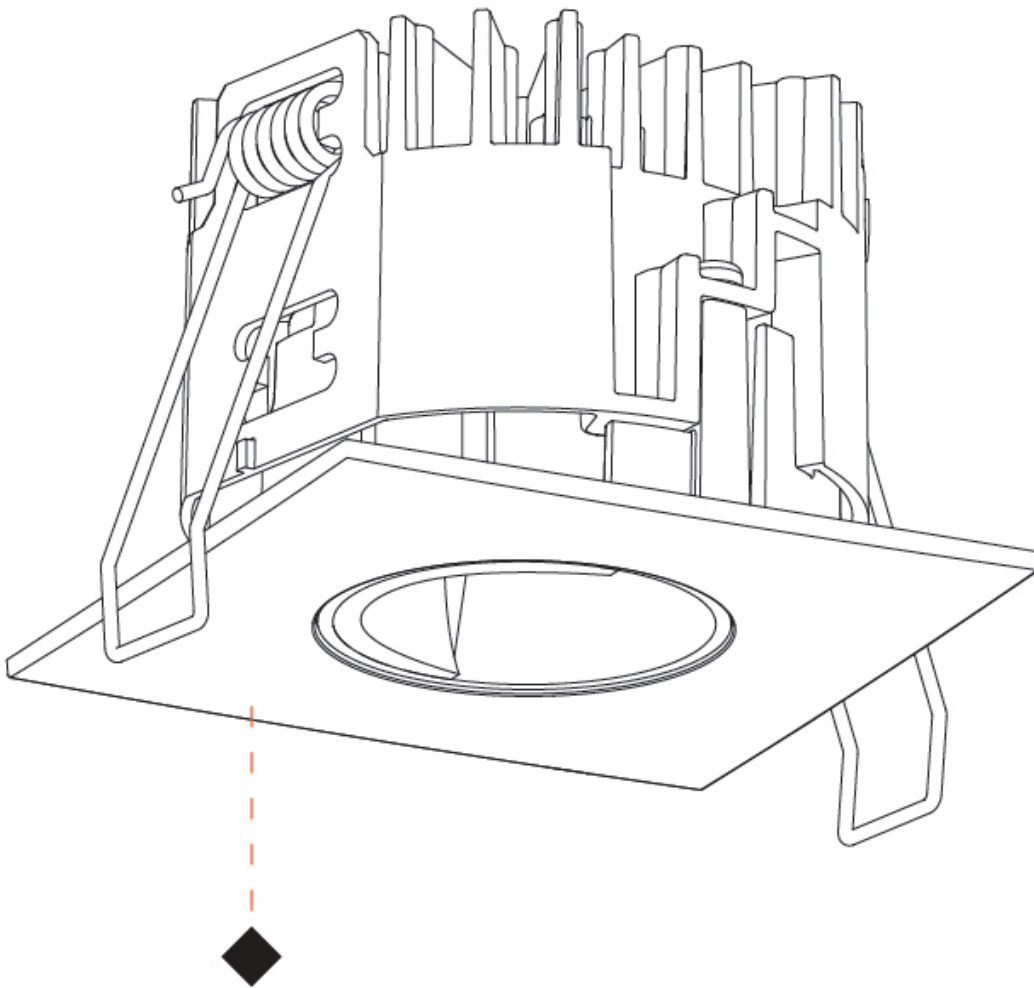

OIKO PRO SQUARE WALLWASH RECESSED

A35964-

PROJECT	_____
TYPE	_____
SPECIFIER	_____
QUANTITY	_____
DATE	_____