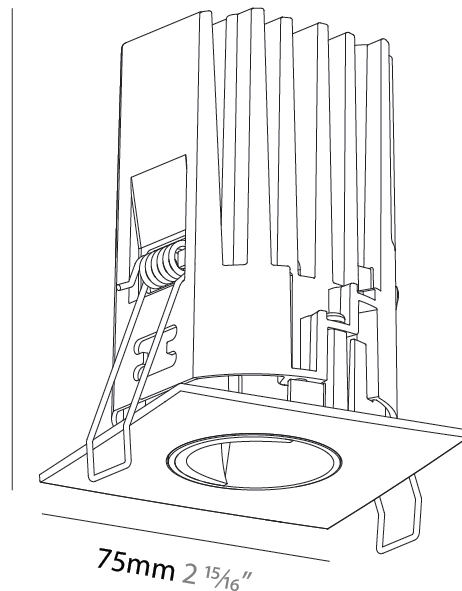

GENERAL

Series: Oiko Pro Square
Subseries: Oiko Pro Square Wallwash
Partner: Prolicht
Division: Architectural
Installation: Recessed
Product Type: Downlight
Mounting Location: Ceiling
Light Distribution: Downlight

PHYSICAL

Aperture Sizes - Downlights: 1"
Shape: Square
Length (mm): 75
Length (in): 2 ¹⁵/₁₆
Width (mm): 75
Width (in): 2 ¹⁵/₁₆
Height (mm): 101
Height (in): 4
Ceiling Thickness (mm): 1 - 25
Ceiling Thickness (in): 1/16 - 1 3/16
Min. Recessing Depth (mm): 105
Min. Recessing Depth (in): 4 ¹/₈
Weight (kg): 0.343
Fixture Finish: SSR / BKV / CWI / CRY / HAB / UFT / ITA / RUA / FTG / MYG / LOD / PUS / FRO / FUP / KIA / POP / BLS / SPG / MEY / GOH / CHC / COM / ABZ / JAG / OBR / MOS / ROR
Fixture Material: Aluminum Die Cast
Cut-out Measurements: D. 68mm / 2 11/16"

ELECTRICAL

Lamp Type: LED (Zhaga Standard)
Input Wattage (W): 23.5
Total Output Wattage (W): 21.9
Dimming: Tri-Mode (Non-Dimming and Phase Dimming (120Vac only) and 0-10V Dimming)
Driver Included: No
Driver Location: Recessed Housing
Driver Type: Constant Current - Universal
Driver Class: Class 2
Input Voltage (V): 120 - 277
Constant Current (MA): 600

LED

Number of LEDs: 1
Color Temperature (°K): 2700 / 3000 / 3500 / 4000
Max. Delivered Lumen (lm): 1945 / 2014 / 2108 / 2128
Nominal Lumen (lm): 2341 / 2424 / 2537 / 2561
CRI: >90 CRI
Lamp Life (hrs): 50000

OPTICAL

RATINGS AND CERTIFICATIONS

Certified By: Certified for North American Standards
IP rating: IP20