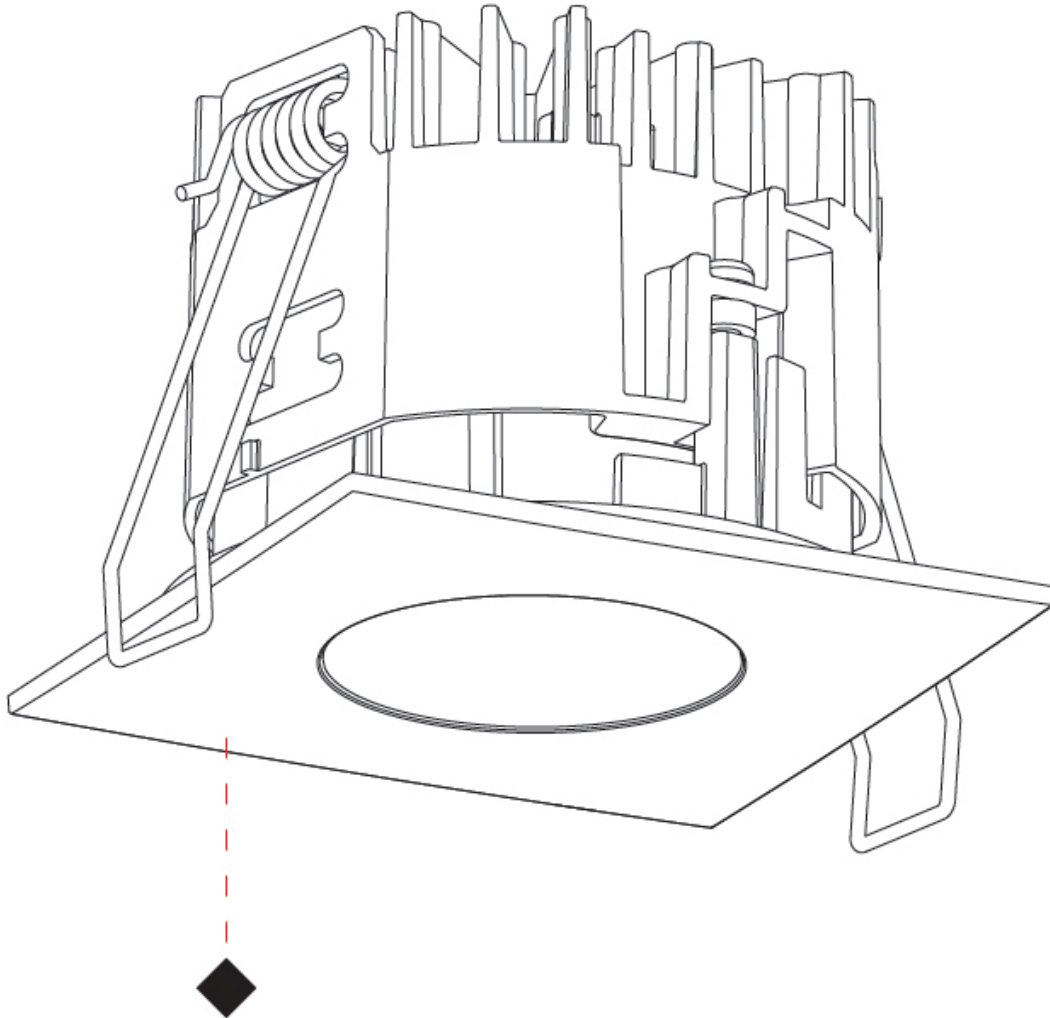

OIKO PRO SQUARE WALLWASH RECESSED

A35965-

PROJECT	_____
TYPE	_____
SPECIFIER	_____
QUANTITY	_____
DATE	_____

A