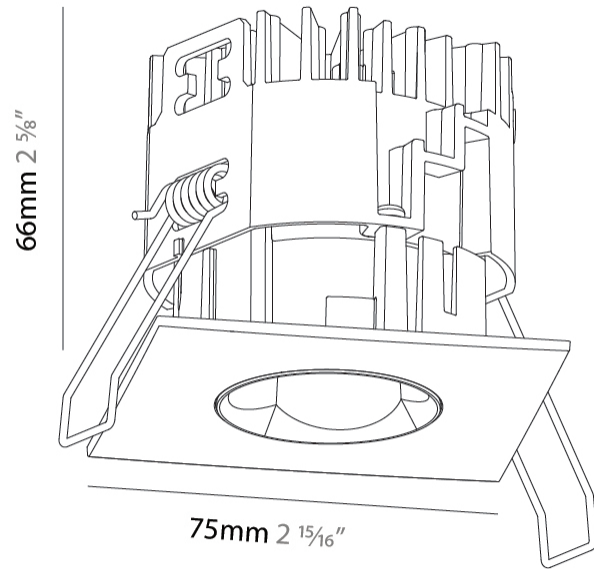

PHYSICAL

Aperture Sizes - Downlights: 1"
Shape: Square
Length (mm): 75
Length (in): 2 ¹⁵/₁₆"
Width (mm): 75
Width (in): 2 ¹⁵/₁₆"
Height (mm): 65
Height (in): 2 ⁹/₁₆"
Ceiling Thickness (mm): 1 - 25
Ceiling Thickness (in): 1/16 - 1 3/16
Min. Recessing Depth (mm): 70
Min. Recessing Depth (in): 2 ³/₄"
Weight (kg): 0.209
Diffuser: Lens Pack - No Lens / Opal / Linear Spread Lens / Honeycomb / Spread Lens
Fixture Finish: SSR / BKV / CWI / CRY / HAB / UFT / ITA / RUA / FTG / MYG / LOD / PUS / FRO / FUP / KIA / POP / BLS / SPG / MEY / GOH / CHC / COM / ABZ / JAG / OBR / MOS / ROR
Fixture Material: Aluminum Die Cast
Cut-out Measurements: D. 68mm / 2 11/16"

ELECTRICAL

Lamp Type: LED (Zhaga Standard)
Input Wattage (W): 16
Total Output Wattage (W): 14.6
Dimming: Tri-Mode (Non-Dimming and Phase Dimming (120Vac only) and 0-10V Dimming)
Driver Included: No
Driver Location: Remote
Driver Type: Constant Current - Universal
Driver Class: Class 2
Input Voltage (V): 120 - 277
Constant Current (MA): 350

LED

Number of LEDs: 1
Color Temperature (°K): 2700 / 3000 / 3500 / 4000
Max. Delivered Lumen (lm): 1067 / 1150 / 1217 / 1220
Nominal Lumen (lm): 1393 / 1501 / 1589 / 1592
CRI: >90 CRI
Lamp Life (hrs): 50000

OPTICAL

Reflector°: 14

RATINGS AND CERTIFICATIONS

Certified By: Certified for North American Standards
IP rating: IP44