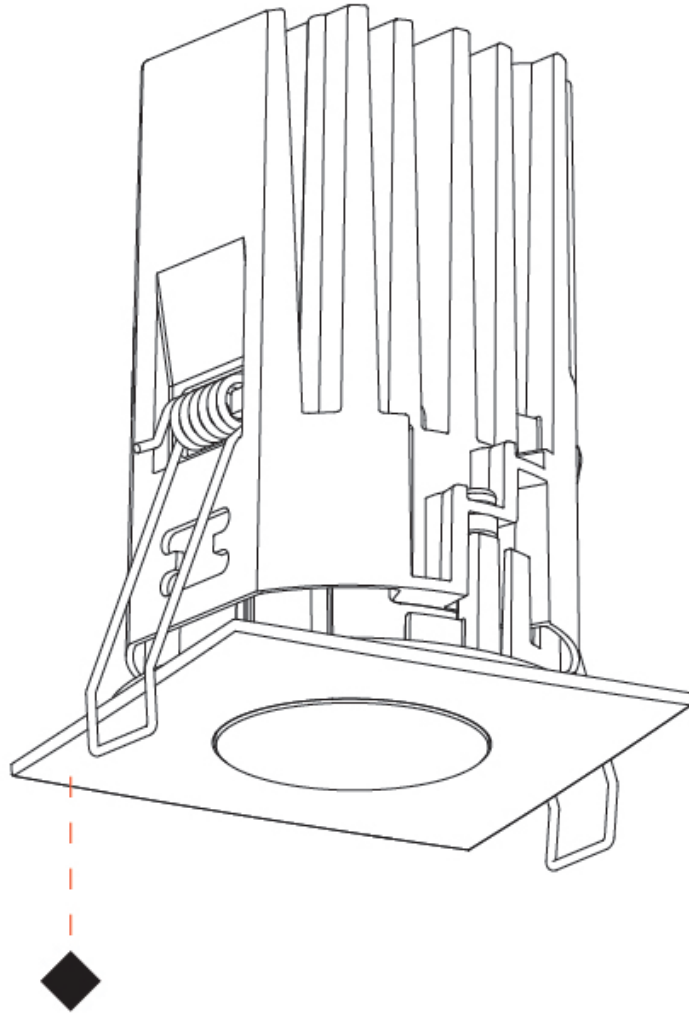

OIKO PRO SQUARE WALLWASH RECESSED

A35969-

PROJECT

TYPE

SPECIFIER

QUANTITY

DATE

A