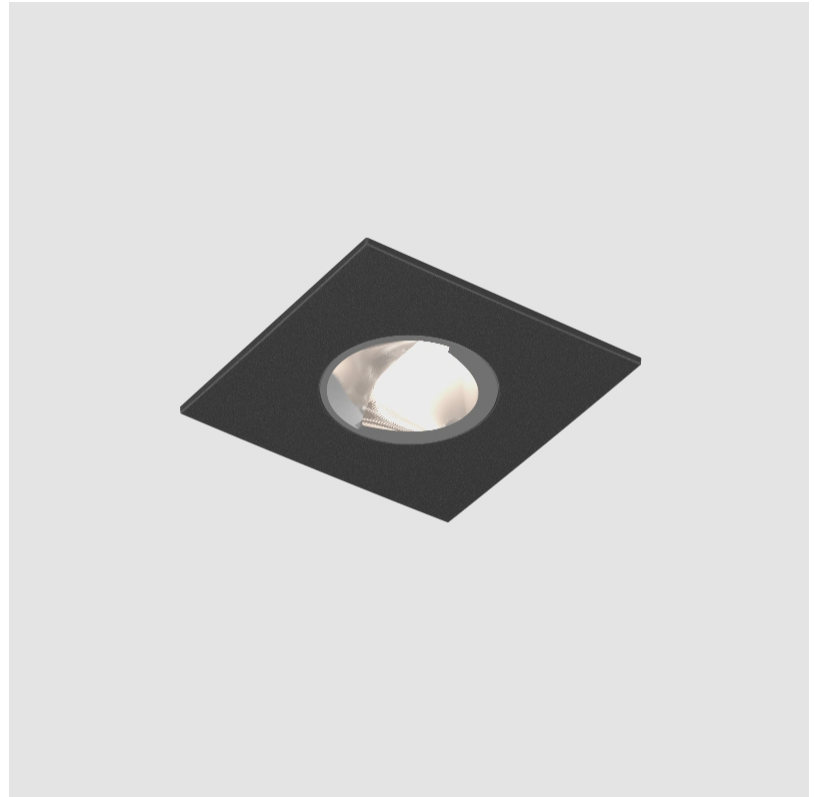

GENERAL

Series: Oiko Pro Square
Subseries: Oiko Pro Square Wallwash
Partner: Prolicht
Division: Architectural
Installation: Recessed
Product Type: Downlight
Mounting Location: Ceiling
Light Distribution: Downlight

PHYSICAL

Aperture Sizes - Downlights: 1"
Shape: Square
Length (mm): 75
Length (in): 2 ¹⁵/₁₆"
Width (mm): 75
Width (in): 2 ¹⁵/₁₆"
Height (mm): 55
Height (in): 2 ³/₁₆"
Ceiling Thickness (mm): 1 - 25
Ceiling Thickness (in): 1/16 - 1 3/16
Min. Recessing Depth (mm): 60
Min. Recessing Depth (in): 2 ³/₈"
Weight (kg): 0.181
Fixture Finish: SSR / BKV / CWI / CRY / HAB / UFT / ITA / RUA / FTG / MYG / LOD / PUS / FRO / FUP / KIA / POP / BLS / SPG / MEY / GOH / CHC / COM / ABZ / JAG / OBR / MOS / ROR
Fixture Material: Aluminum Die Cast
Cut-out Measurements: D. 68mm / 2 11/16"

ELECTRICAL

Lamp Type: LED (Zhaga Standard)
Input Wattage (W): 15
Total Output Wattage (W): 13.6
Dimming: Tri-Mode (Non-Dimming and Phase Dimming (120Vac only) and 0-10V Dimming)
Driver Included: No
Driver Location: Recessed Housing
Driver Type: Constant Current - Universal
Driver Class: Class 2
Input Voltage (V): 120 - 277
Constant Current (MA): 350

LED

Number of LEDs: 1
Color Temperature (°K): 2700 / 3000 / 3500 / 4000
Max. Delivered Lumen (lm): 1247 / 1325 / 1388 / 1400
Nominal Lumen (lm): 1566 / 1665 / 1743 / 1759
CRI: >90 CRI
Lamp Life (hrs): 50000

OPTICAL

RATINGS AND CERTIFICATIONS

Certified By: Certified for North American Standards
IP rating: IP54