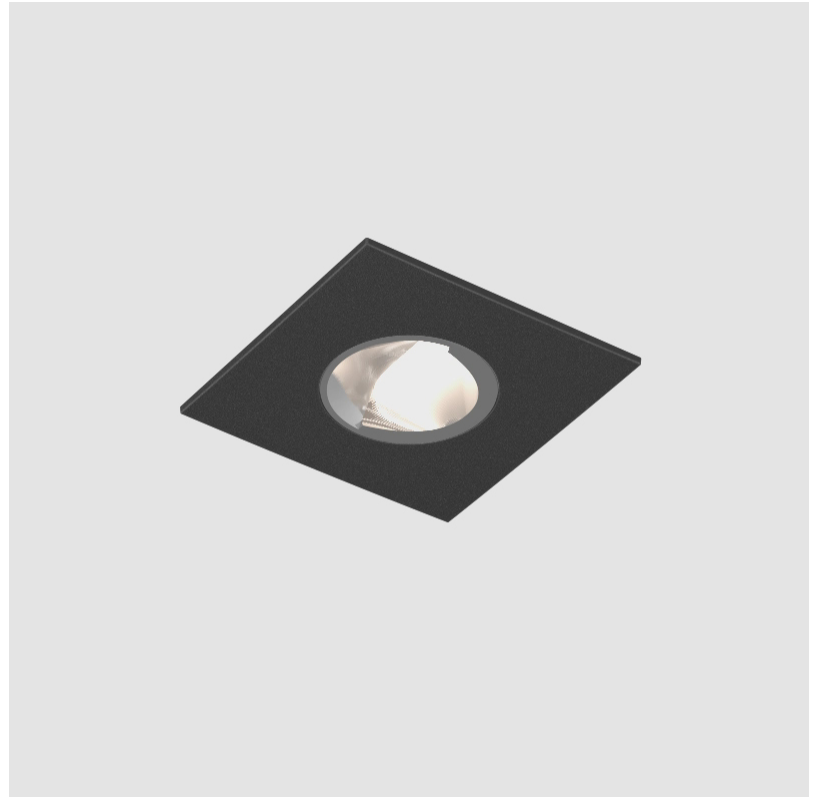

GENERAL

Series: Oiko Pro Square
Subseries: Oiko Pro Square Wallwash
Partner: Prolicht
Division: Architectural
Installation: Recessed
Product Type: Downlight
Mounting Location: Ceiling
Light Distribution: Downlight

PHYSICAL

Aperture Sizes - Downlights: 1"
Shape: Square
Length (mm): 75
Length (in): 2 ¹⁵/₁₆
Width (mm): 75
Width (in): 2 ¹⁵/₁₆
Height (mm): 101
Height (in): 4
Ceiling Thickness (mm): 1 - 25
Ceiling Thickness (in): 1/16 - 1 3/16
Min. Recessing Depth (mm): 105
Min. Recessing Depth (in): 4 ¹/₈
Weight (kg): 0.343
Fixture Finish: SSR / BKV / CWI / CRY / HAB / UFT / ITA / RUA / FTG / MYG / LOD / PUS / FRO / FUP / KIA / POP / BLS / SPG / MEY / GOH / CHC / COM / ABZ / JAG / OBR / MOS / ROR
Fixture Material: Aluminum Die Cast
Cut-out Measurements: D. 68mm / 2 11/16"

ELECTRICAL

Lamp Type: LED (Zhaga Standard)
Input Wattage (W): 23.5
Total Output Wattage (W): 21.9
Dimming: Tri-Mode (Non-Dimming and Phase Dimming (120Vac only) and 0-10V Dimming)
Driver Included: No
Driver Location: Recessed Housing
Driver Type: Constant Current - Universal
Driver Class: Class 2
Input Voltage (V): 120 - 277
Constant Current (MA): 600

LED

Number of LEDs: 1
Color Temperature (°K): 2700 / 3000 / 3500 / 4000
Max. Delivered Lumen (lm): 1945 / 2014 / 2108 / 2128
Nominal Lumen (lm): 2341 / 2424 / 2537 / 2561
CRI: >90 CRI
Lamp Life (hrs): 50000

OPTICAL

RATINGS AND CERTIFICATIONS

Certified By: Certified for North American Standards
IP rating: IP20