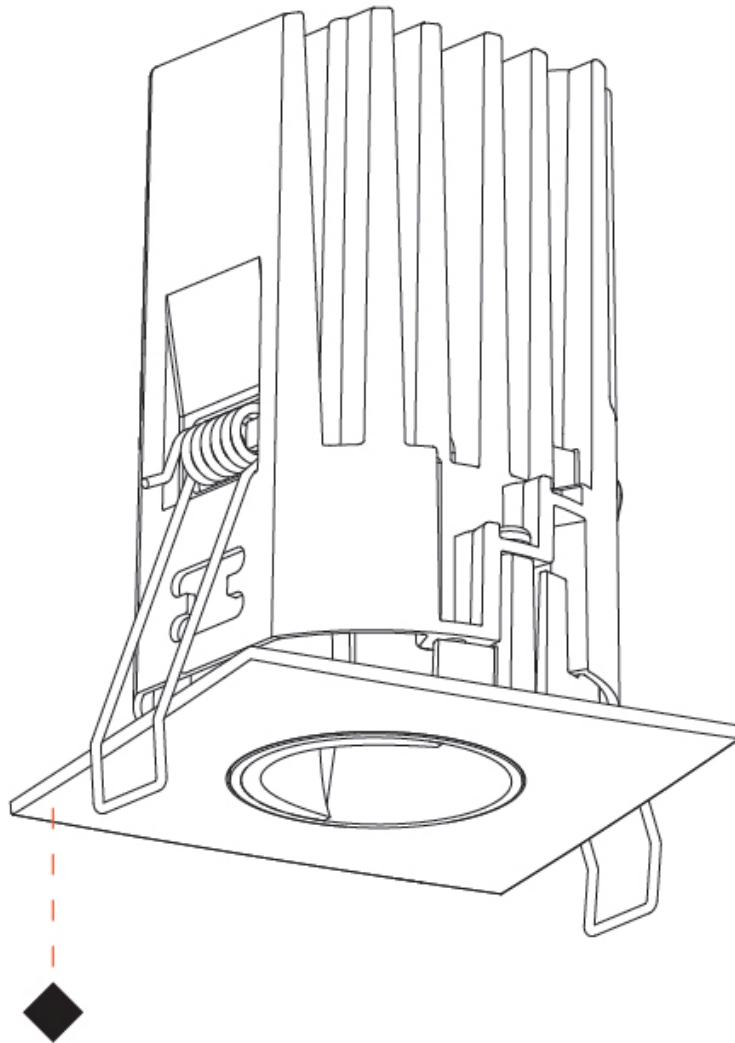

OIKO PRO SQUARE WALLWASH RECESSED

A35968-

PROJECT

TYPE

SPECIFIER

QUANTITY

DATE

A