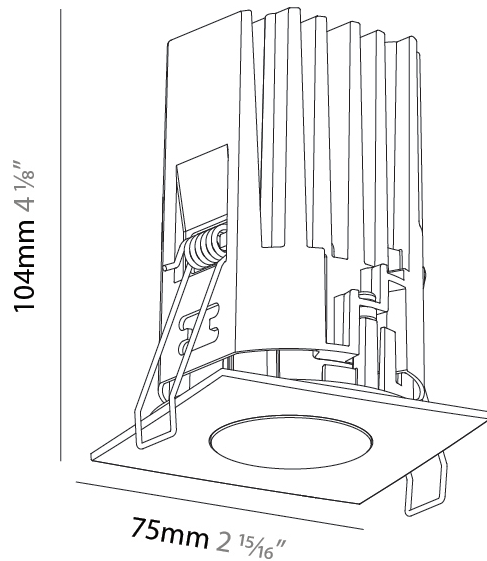

GENERAL

Series: Oiko Pro Square
Subseries: Oiko Pro Square Wallwash
Partner: Prolicht
Division: Architectural
Installation: Recessed
Product Type: Downlight
Mounting Location: Ceiling
Light Distribution: Downlight

PHYSICAL

Aperture Sizes - Downlights: 1"
Shape: Square
Length (mm): 75
Length (in): 2 ¹⁵/₁₆"
Width (mm): 75
Width (in): 2 ¹⁵/₁₆"
Height (mm): 104
Height (in): 4 ¹/₈"
Ceiling Thickness (mm): 1 - 25
Ceiling Thickness (in): 1/16 - 1 3/16
Min. Recessing Depth (mm): 110
Min. Recessing Depth (in): 4 ⁵/₁₆"
Weight (kg): 0.356
Fixture Finish: SSR / BKV / CWI / CRY / HAB / UFT / ITA / RUA / FTG / MYG / LOD / PUS / FRO / FUP / KIA / POP / BLS / SPG / MEY / GOH / CHC / COM / ABZ / JAG / OBR / MOS / ROR
Fixture Material: Aluminum Die Cast
Cut-out Measurements: D. 68mm / 2 11/16"

ELECTRICAL

Lamp Type: LED (Zhaga Standard)
Input Wattage (W): 23.5
Total Output Wattage (W): 21.9
Dimming: Tri-Mode (Non-Dimming and Phase Dimming (120Vac only) and 0-10V Dimming)
Driver Included: No
Driver Location: Recessed Housing
Driver Type: Constant Current - Universal
Driver Class: Class 2
Input Voltage (V): 120 - 277
Constant Current (MA): 600

LED

Number of LEDs: 1
Color Temperature (°K): 2700 / 3000 / 3500 / 4000
Max. Delivered Lumen (lm): 1863 / 1930 / 2020 / 2038
Nominal Lumen (lm): 2341 / 2424 / 2537 / 2561
CRI: >90 CRI
Lamp Life (hrs): 50000

OPTICAL

RATINGS AND CERTIFICATIONS

Certified By: Certified for North American Standards
IP rating: IP54