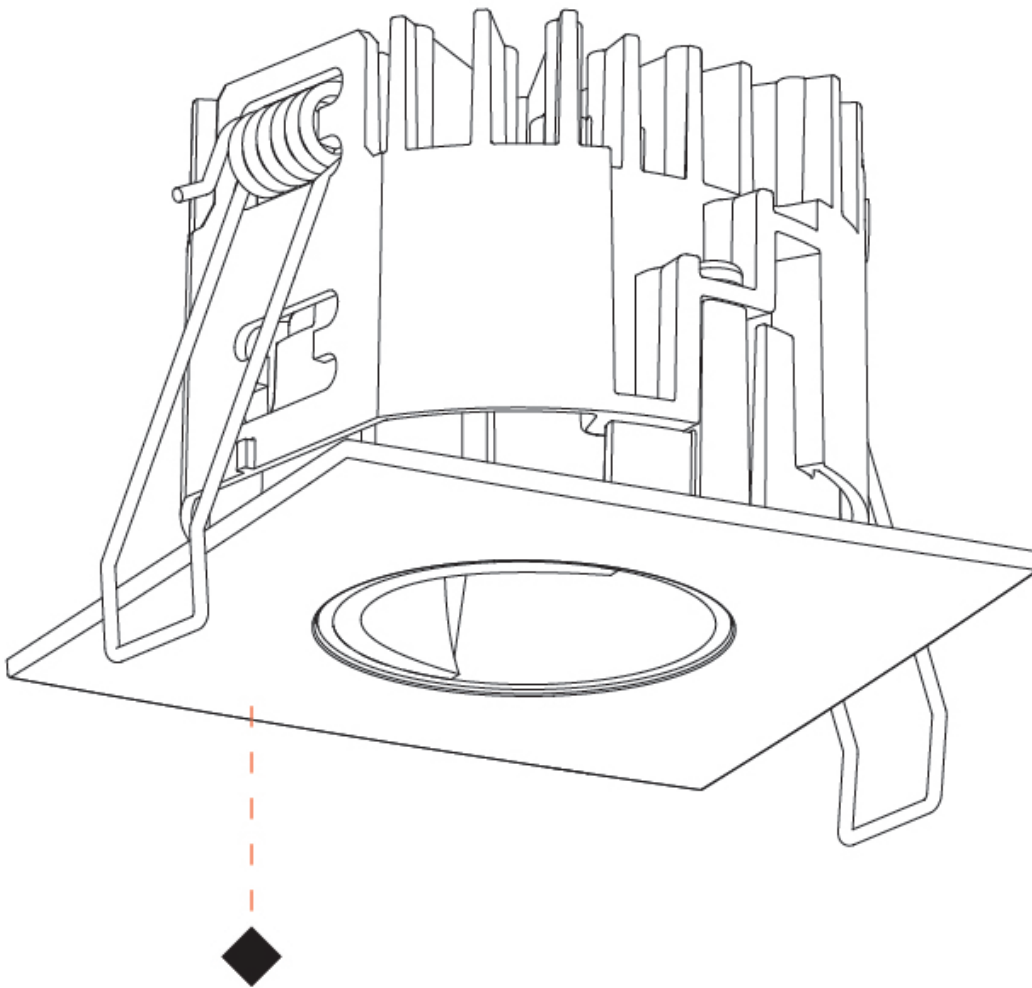

OIKO PRO SQUARE WALLWASH RECESSED

A35966-

PROJECT	_____
TYPE	_____
SPECIFIER	_____
QUANTITY	_____
DATE	_____