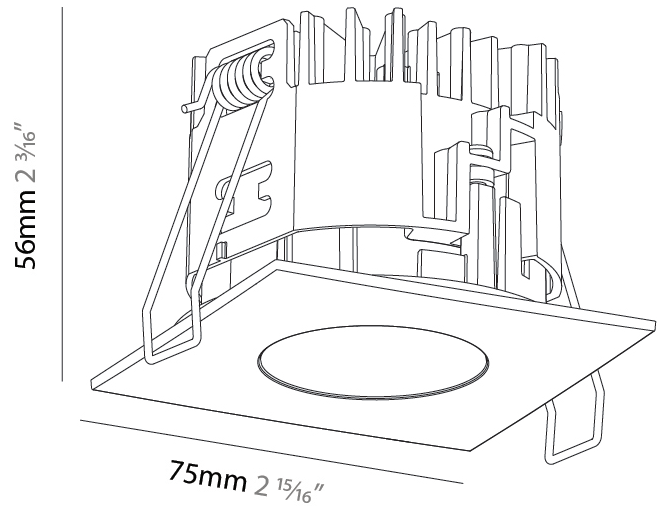

GENERAL

Series: Oiko Pro Square
Subseries: Oiko Pro Square Wallwash
Partner: Prolicht
Division: Architectural
Installation: Recessed
Product Type: Downlight
Mounting Location: Ceiling
Light Distribution: Downlight

PHYSICAL

Aperture Sizes - Downlights: 1"
Shape: Square
Length (mm): 75
Length (in): 2 ¹⁵/₁₆"
Width (mm): 75
Width (in): 2 ¹⁵/₁₆"
Height (mm): 55
Height (in): 2 ³/₁₆"
Ceiling Thickness (mm): 1 - 25
Ceiling Thickness (in): 1/16 - 1 3/16
Min. Recessing Depth (mm): 60
Min. Recessing Depth (in): 2 ³/₈"
Weight (kg): 0.181
Fixture Finish: SSR / BKV / CWI / CRY / HAB / UFT / ITA / RUA / FTG / MYG / LOD / PUS / FRO / FUP / KIA / POP / BLS / SPG / MEY / GOH / CHC / COM / ABZ / JAG / OBR / MOS / ROR
Fixture Material: Aluminum Die Cast
Cut-out Measurements: D. 68mm / 2 11/16"

ELECTRICAL

Lamp Type: LED (Zhaga Standard)
Input Wattage (W): 15
Total Output Wattage (W): 13.6
Dimming: Tri-Mode (Non-Dimming and Phase Dimming (120Vac only) and 0-10V Dimming)
Driver Included: No
Driver Location: Recessed Housing
Driver Type: Constant Current - Universal
Driver Class: Class 2
Input Voltage (V): 120 - 277
Constant Current (MA): 350

LED

Number of LEDs: 1
Color Temperature (°K): 2700 / 3000 / 3500 / 4000
Max. Delivered Lumen (lm): 1247 / 1325 / 1388 / 1400
Nominal Lumen (lm): 1566 / 1665 / 1743 / 1759
CRI: >90 CRI
Lamp Life (hrs): 50000

OPTICAL

RATINGS AND CERTIFICATIONS

Certified By: Certified for North American Standards
IP rating: IP54