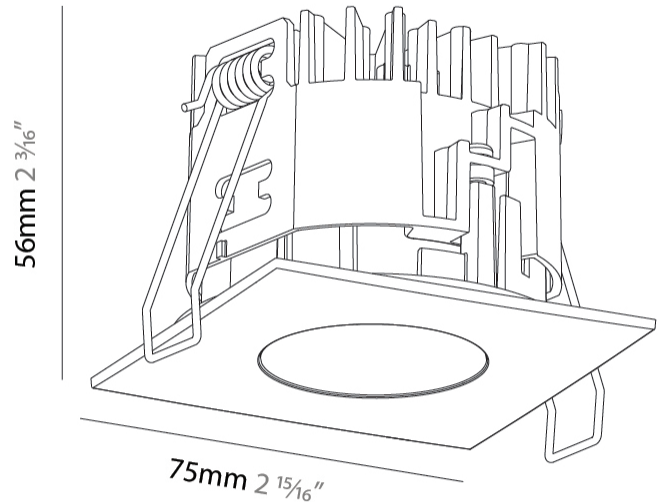

GENERAL

Series: Oiko Pro Square
Subseries: Oiko Pro Square Wallwash
Partner: Prolicht
Division: Architectural
Installation: Recessed
Product Type: Downlight
Mounting Location: Ceiling
Light Distribution: Downlight

PHYSICAL

Aperture Sizes - Downlights: 1"
Shape: Square
Length (mm): 75
Length (in): 2 ¹⁵/₁₆"
Width (mm): 75
Width (in): 2 ¹⁵/₁₆"
Height (mm): 55
Height (in): 2 ³/₁₆"
Ceiling Thickness (mm): 1 - 25
Ceiling Thickness (in): 1/16 - 1 3/16
Min. Recessing Depth (mm): 60
Min. Recessing Depth (in): 2 ³/₈"
Weight (kg): 0.181
Fixture Finish: SSR / BKV / CWI / CRY / HAB / UFT / ITA / RUA / FTG / MYG / LOD / PUS / FRO / FUP / KIA / POP / BLS / SPG / MEY / GOH / CHC / COM / ABZ / JAG / OBR / MOS / ROR
Fixture Material: Aluminum Die Cast
Cut-out Measurements: D. 68mm / 2 11/16"

ELECTRICAL

Lamp Type: LED (Zhaga Standard)
Input Wattage (W): 14
Driver Included: No
Driver Location: Recessed Housing
Driver Class: Class 2
Input Voltage (V): 120 - 277
Constant Current (MA): 700

LED

Number of LEDs: 1
Color Temperature (°K): 2700-6500 Tunable White
Max. Delivered Lumen (lm): 986 - 1159
Nominal Lumen (lm): 1242 - 1460
CRI: >90 CRI
Lamp Life (hrs): 50000

OPTICAL

RATINGS AND CERTIFICATIONS

Certified By: Certified for North American Standards
IP rating: IP54