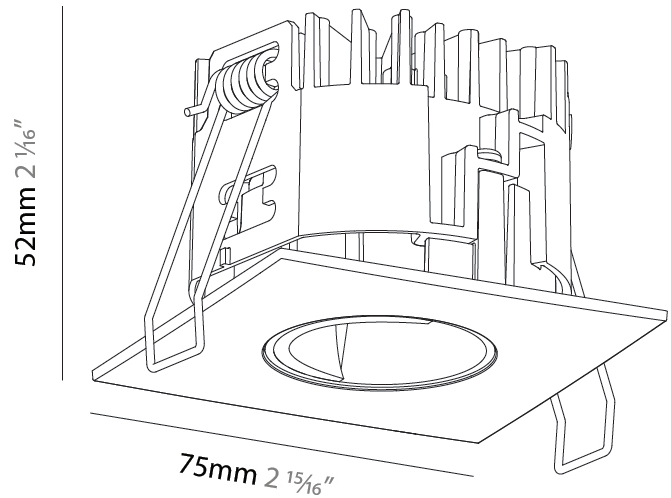

GENERAL

Series: Oiko Pro Square
Subseries: Oiko Pro Square Wallwash
Partner: Prolicht
Division: Architectural
Installation: Recessed
Product Type: Downlight
Mounting Location: Ceiling
Light Distribution: Downlight

PHYSICAL

Aperture Sizes - Downlights: 1"
Shape: Square
Length (mm): 75
Length (in): 2 ¹⁵/₁₆"
Width (mm): 75
Width (in): 2 ¹⁵/₁₆"
Height (mm): 51
Height (in): 2
Ceiling Thickness (mm): 1 - 25
Ceiling Thickness (in): 1/16 - 1 3/16
Min. Recessing Depth (mm): 55
Min. Recessing Depth (in): 2 ³/₁₆"
Weight (kg): 0.168
Fixture Finish: SSR / BKV / CWI / CRY / HAB / UFT / ITA / RUA / FTG / MYG / LOD / PUS / FRO / FUP / KIA / POP / BLS / SPG / MEY / GOH / CHC / COM / ABZ / JAG / OBR / MOS / ROR
Fixture Material: Aluminum Die Cast
Cut-out Measurements: D. 68mm / 2 11/16"

ELECTRICAL

Lamp Type: LED (Zhaga Standard)
Input Wattage (W): 15
Total Output Wattage (W): 13.6
Dimming: Tri-Mode (Non-Dimming and Phase Dimming (120Vac only) and 0-10V Dimming)
Driver Included: No
Driver Location: Recessed Housing
Driver Type: Constant Current - Universal
Driver Class: Class 2
Input Voltage (V): 120 - 277
Constant Current (MA): 350

LED

Number of LEDs: 1
Color Temperature (°K): 2700 / 3000 / 3500 / 4000
Max. Delivered Lumen (lm): 1302 / 1383 / 1449 / 1462
Nominal Lumen (lm): 1566 / 1665 / 1743 / 1759
CRI: >90 CRI
Lamp Life (hrs): 50000

OPTICAL

RATINGS AND CERTIFICATIONS

Certified By: Certified for North American Standards
IP rating: IP20