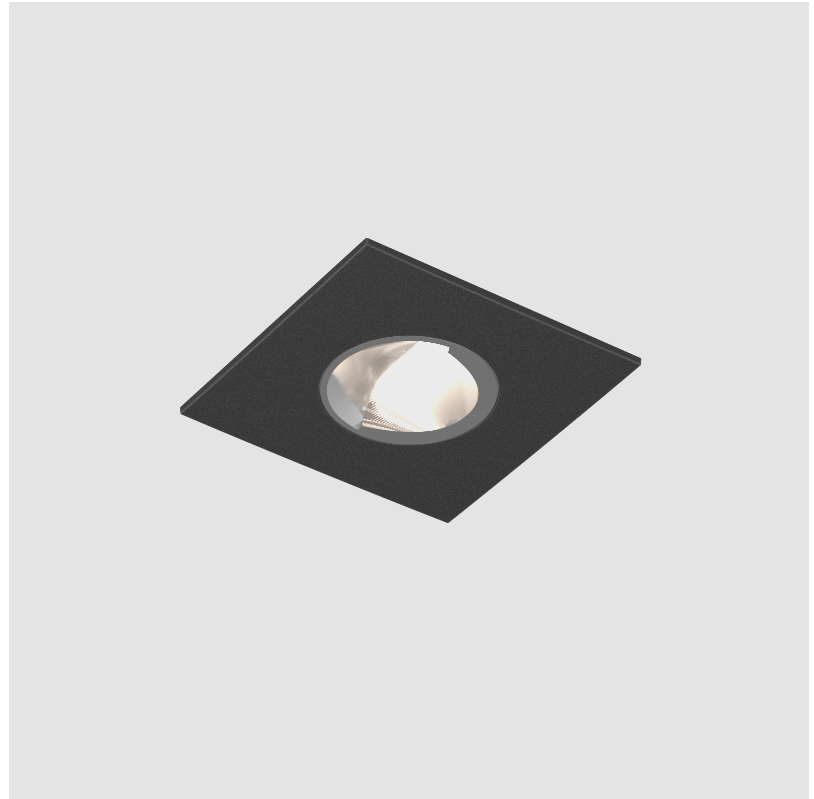

GENERAL

Series: Oiko Pro Square
Subseries: Oiko Pro Square Wallwash
Partner: Prolicht
Division: Architectural
Installation: Recessed
Product Type: Downlight
Mounting Location: Ceiling
Light Distribution: Downlight

PHYSICAL

Aperture Sizes - Downlights: 1"
Shape: Square
Length (mm): 75
Length (in): 2 ¹⁵/₁₆"
Width (mm): 75
Width (in): 2 ¹⁵/₁₆"
Height (mm): 55
Height (in): 2 ³/₁₆"
Ceiling Thickness (mm): 1 - 25
Ceiling Thickness (in): 1/16 - 1 3/16
Min. Recessing Depth (mm): 60
Min. Recessing Depth (in): 2 ³/₈"
Weight (kg): 0.181
Fixture Finish: SSR / BKV / CWI / CRY / HAB / UFT / ITA / RUA / FTG / MYG / LOD / PUS / FRO / FUP / KIA / POP / BLS / SPG / MEY / GOH / CHC / COM / ABZ / JAG / OBR / MOS / ROR
Fixture Material: Aluminum Die Cast
Cut-out Measurements: D. 68mm / 2 11/16"

ELECTRICAL

Lamp Type: LED (Zhaga Standard)
Input Wattage (W): 14
Driver Included: No
Driver Location: Recessed Housing
Driver Class: Class 2
Input Voltage (V): 120 - 277
Constant Current (MA): 700

LED

Number of LEDs: 1
Color Temperature (°K): 2700-6500 Tunable White
Max. Delivered Lumen (lm): 986 - 1159
Nominal Lumen (lm): 1242 - 1460
CRI: >90 CRI
Lamp Life (hrs): 50000

OPTICAL

RATINGS AND CERTIFICATIONS

Certified By: Certified for North American Standards
IP rating: IP54