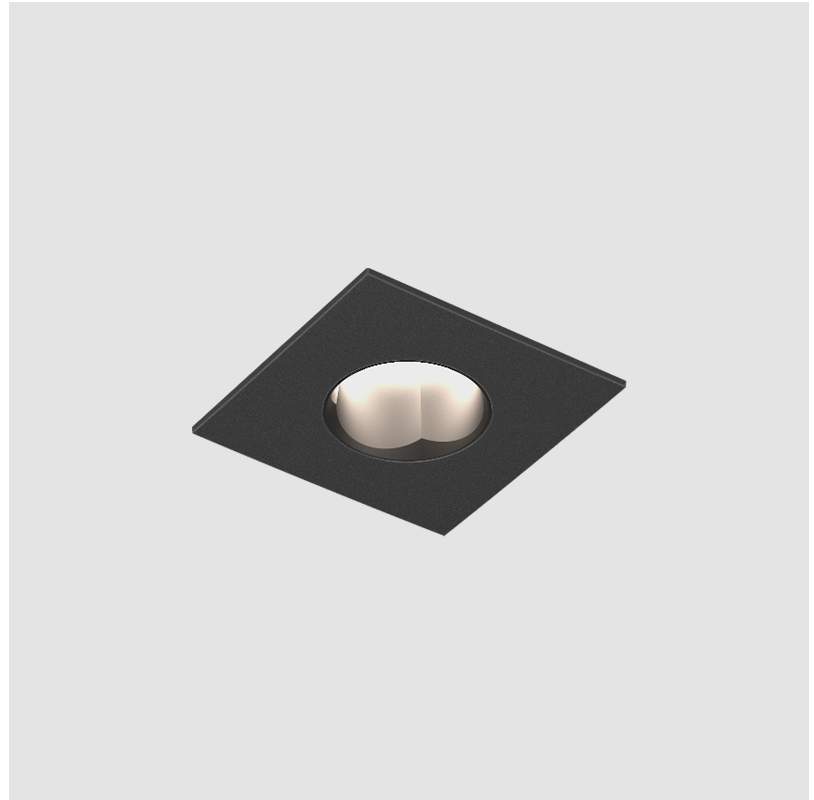

PHYSICAL

Aperture Sizes - Downlights: 1"
Shape: Square
Length (mm): 75
Length (in): 2 ¹⁵/₁₆"
Width (mm): 75
Width (in): 2 ¹⁵/₁₆"
Height (mm): 65
Height (in): 2 ⁹/₁₆"
Ceiling Thickness (mm): 1 - 25
Ceiling Thickness (in): 1/16 - 1 3/16
Min. Recessing Depth (mm): 70
Min. Recessing Depth (in): 2 ³/₄"
Weight (kg): 0.209
Diffuser: Lens Pack - No Lens / Opal / Linear Spread Lens / Honeycomb / Spread Lens
Fixture Finish: SSR / BKV / CWI / CRY / HAB / UFT / ITA / RUA / FTG / MYG / LOD / PUS / FRO / FUP / KIA / POP / BLS / SPG / MEY / GOH / CHC / COM / ABZ / JAG / OBR / MOS / ROR
Fixture Material: Aluminum Die Cast
Cut-out Measurements: D. 68mm / 2 11/16"

ELECTRICAL

Lamp Type: LED (Zhaga Standard)
Input Wattage (W): 16
Total Output Wattage (W): 14.6
Dimming: Tri-Mode (Non-Dimming and Phase Dimming (120Vac only) and 0-10V Dimming)
Driver Included: No
Driver Location: Remote
Driver Type: Constant Current - Universal
Driver Class: Class 2
Input Voltage (V): 120 - 277
Constant Current (MA): 350

LED

Number of LEDs: 1
Color Temperature (°K): 2700 / 3000 / 3500 / 4000
Max. Delivered Lumen (lm): 1067 / 1150 / 1217 / 1220
Nominal Lumen (lm): 1393 / 1501 / 1589 / 1592
CRI: >90 CRI
Lamp Life (hrs): 50000

OPTICAL

Reflector°: 14

RATINGS AND CERTIFICATIONS

Certified By: Certified for North American Standards
IP rating: IP44