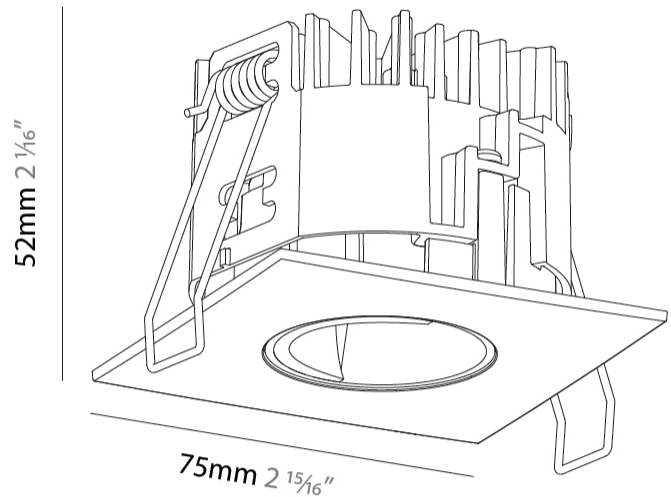

GENERAL

Series: Oiko Pro Square
Subseries: Oiko Pro Square Wallwash
Partner: Prolicht
Division: Architectural
Installation: Recessed
Product Type: Downlight
Mounting Location: Ceiling
Light Distribution: Downlight

PHYSICAL

Aperture Sizes - Downlights: 1"
Shape: Square
Length (mm): 75
Length (in): 2 ¹⁵/₁₆"
Width (mm): 75
Width (in): 2 ¹⁵/₁₆"
Height (mm): 51
Height (in): 2
Ceiling Thickness (mm): 1 - 25
Ceiling Thickness (in): 1/16 - 1 3/16
Min. Recessing Depth (mm): 55
Min. Recessing Depth (in): 2 ³/₁₆"
Weight (kg): 0.167
Fixture Finish: SSR / BKV / CWI / CRY / HAB / UFT / ITA / RUA / FTG / MYG / LOD / PUS / FRO / FUP / KIA / POP / BLS / SPG / MEY / GOH / CHC / COM / ABZ / JAG / OBR / MOS / ROR
Fixture Material: Aluminum Die Cast
Cut-out Measurements: D. 68mm / 2 11/16"

ELECTRICAL

Lamp Type: LED (Zhaga Standard)
Input Wattage (W): 14
Dimming: Tri-Mode (Non-Dimming and Phase Dimming (120Vac only) and 0-10V Dimming)
Driver Included: No
Driver Location: Recessed Housing
Driver Type: Constant Current - Universal
Driver Class: Class 2
Input Voltage (V): 120 - 277

LED

Number of LEDs: 1
Color Temperature (°K): 2700-6500 Tunable White
Max. Delivered Lumen (lm): 1034 - 1216
Nominal Lumen (lm): 1242 - 1460
CRI: >90 CRI
Lamp Life (hrs): 50000

OPTICAL

RATINGS AND CERTIFICATIONS

Certified By: Certified for North American Standards
IP rating: IP20